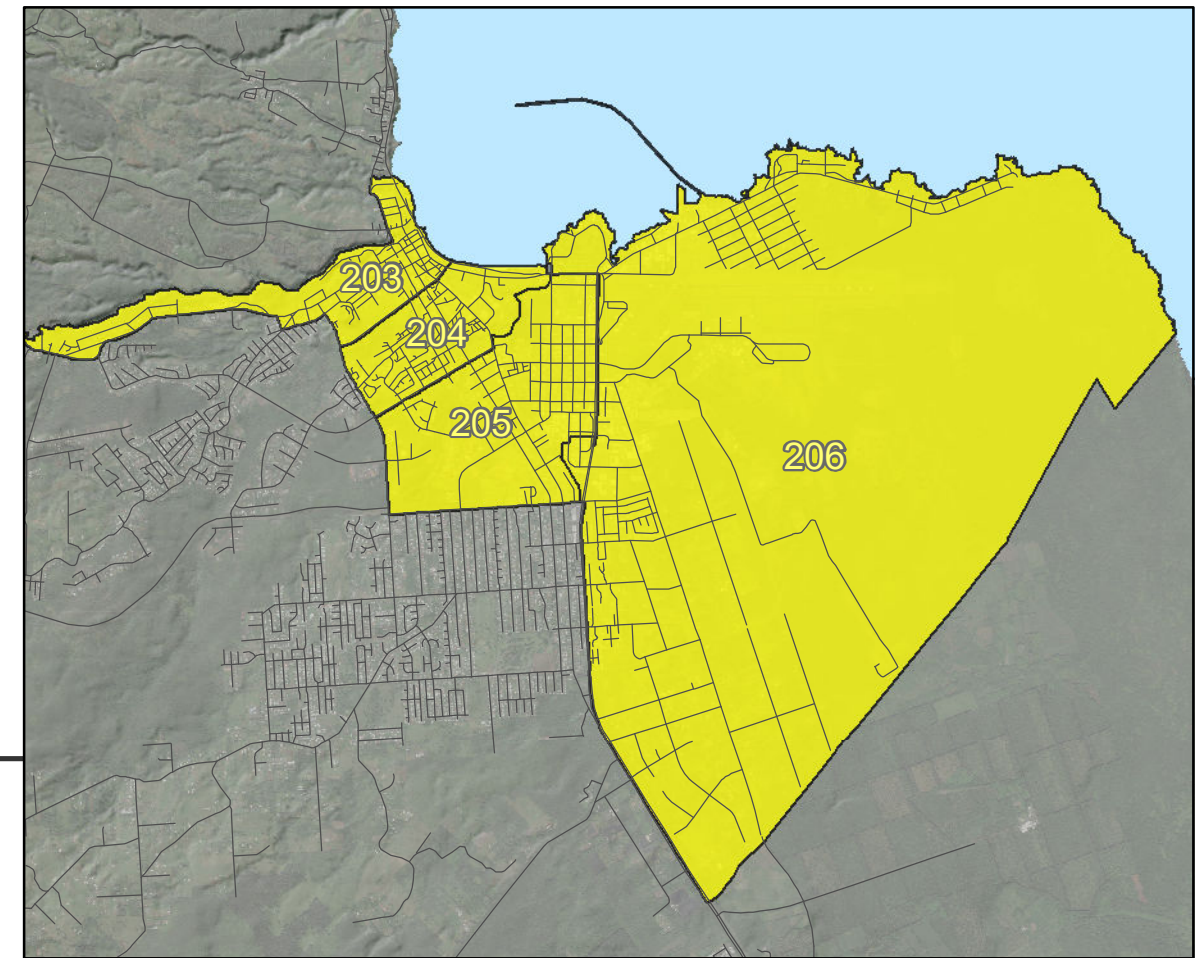

# Hawaii County

 Opportunity Zones

 This map was produced by the Office of Planning (OP) for planning purposes. It should not be used for boundary interpretations or other spatial analysis beyond the limitations of the data. Information regarding compilation dates and accuracy of the data presented can be obtained from OP. Map No: 20180719-04-DK Map Date: 07/19/18 Sources: Opportunity Zones: Selected Census Tracts.