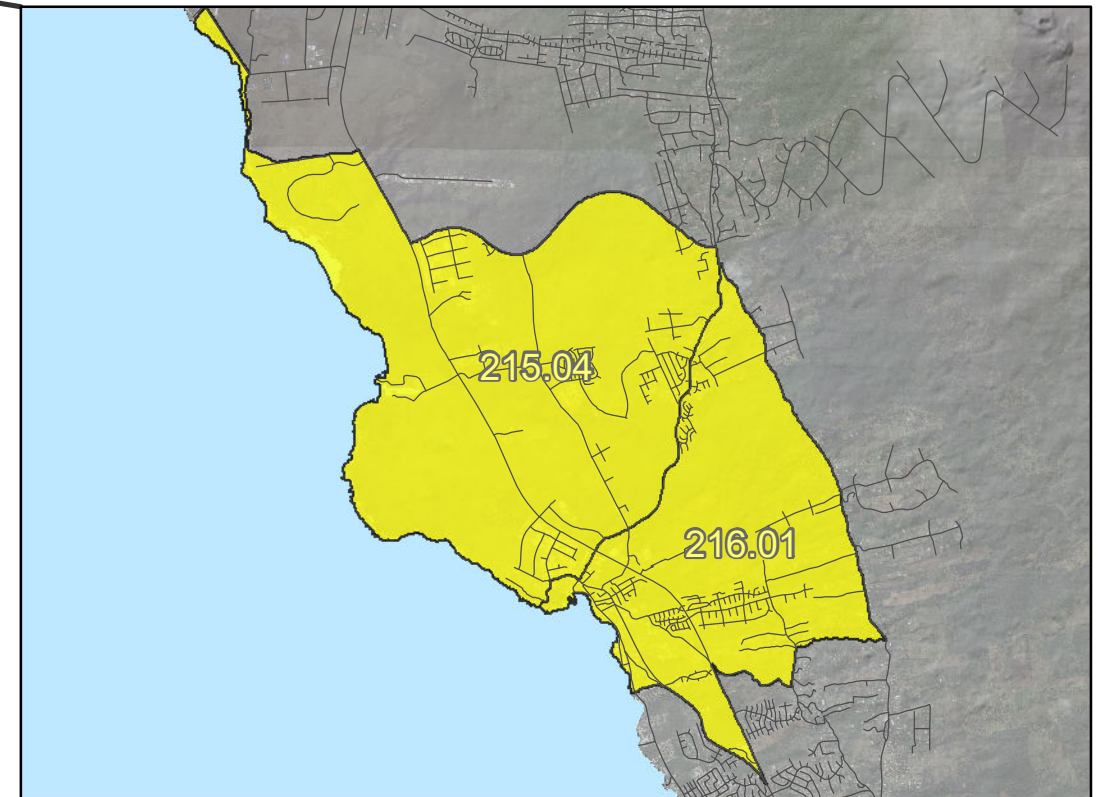

# Hawaii County

 Opportunity Zones

 This map was produced by the Office of Planning (OP) for planning purposes. It should not be used for boundary interpretations or other spatial analysis beyond the limitations of the data. Information regarding compilation dates and accuracy of the data presented can be obtained from OP. Map No: 20180719-04-DK Map Date: 07/19/18 Sources: Opportunity Zones: Selected Census Tracts.