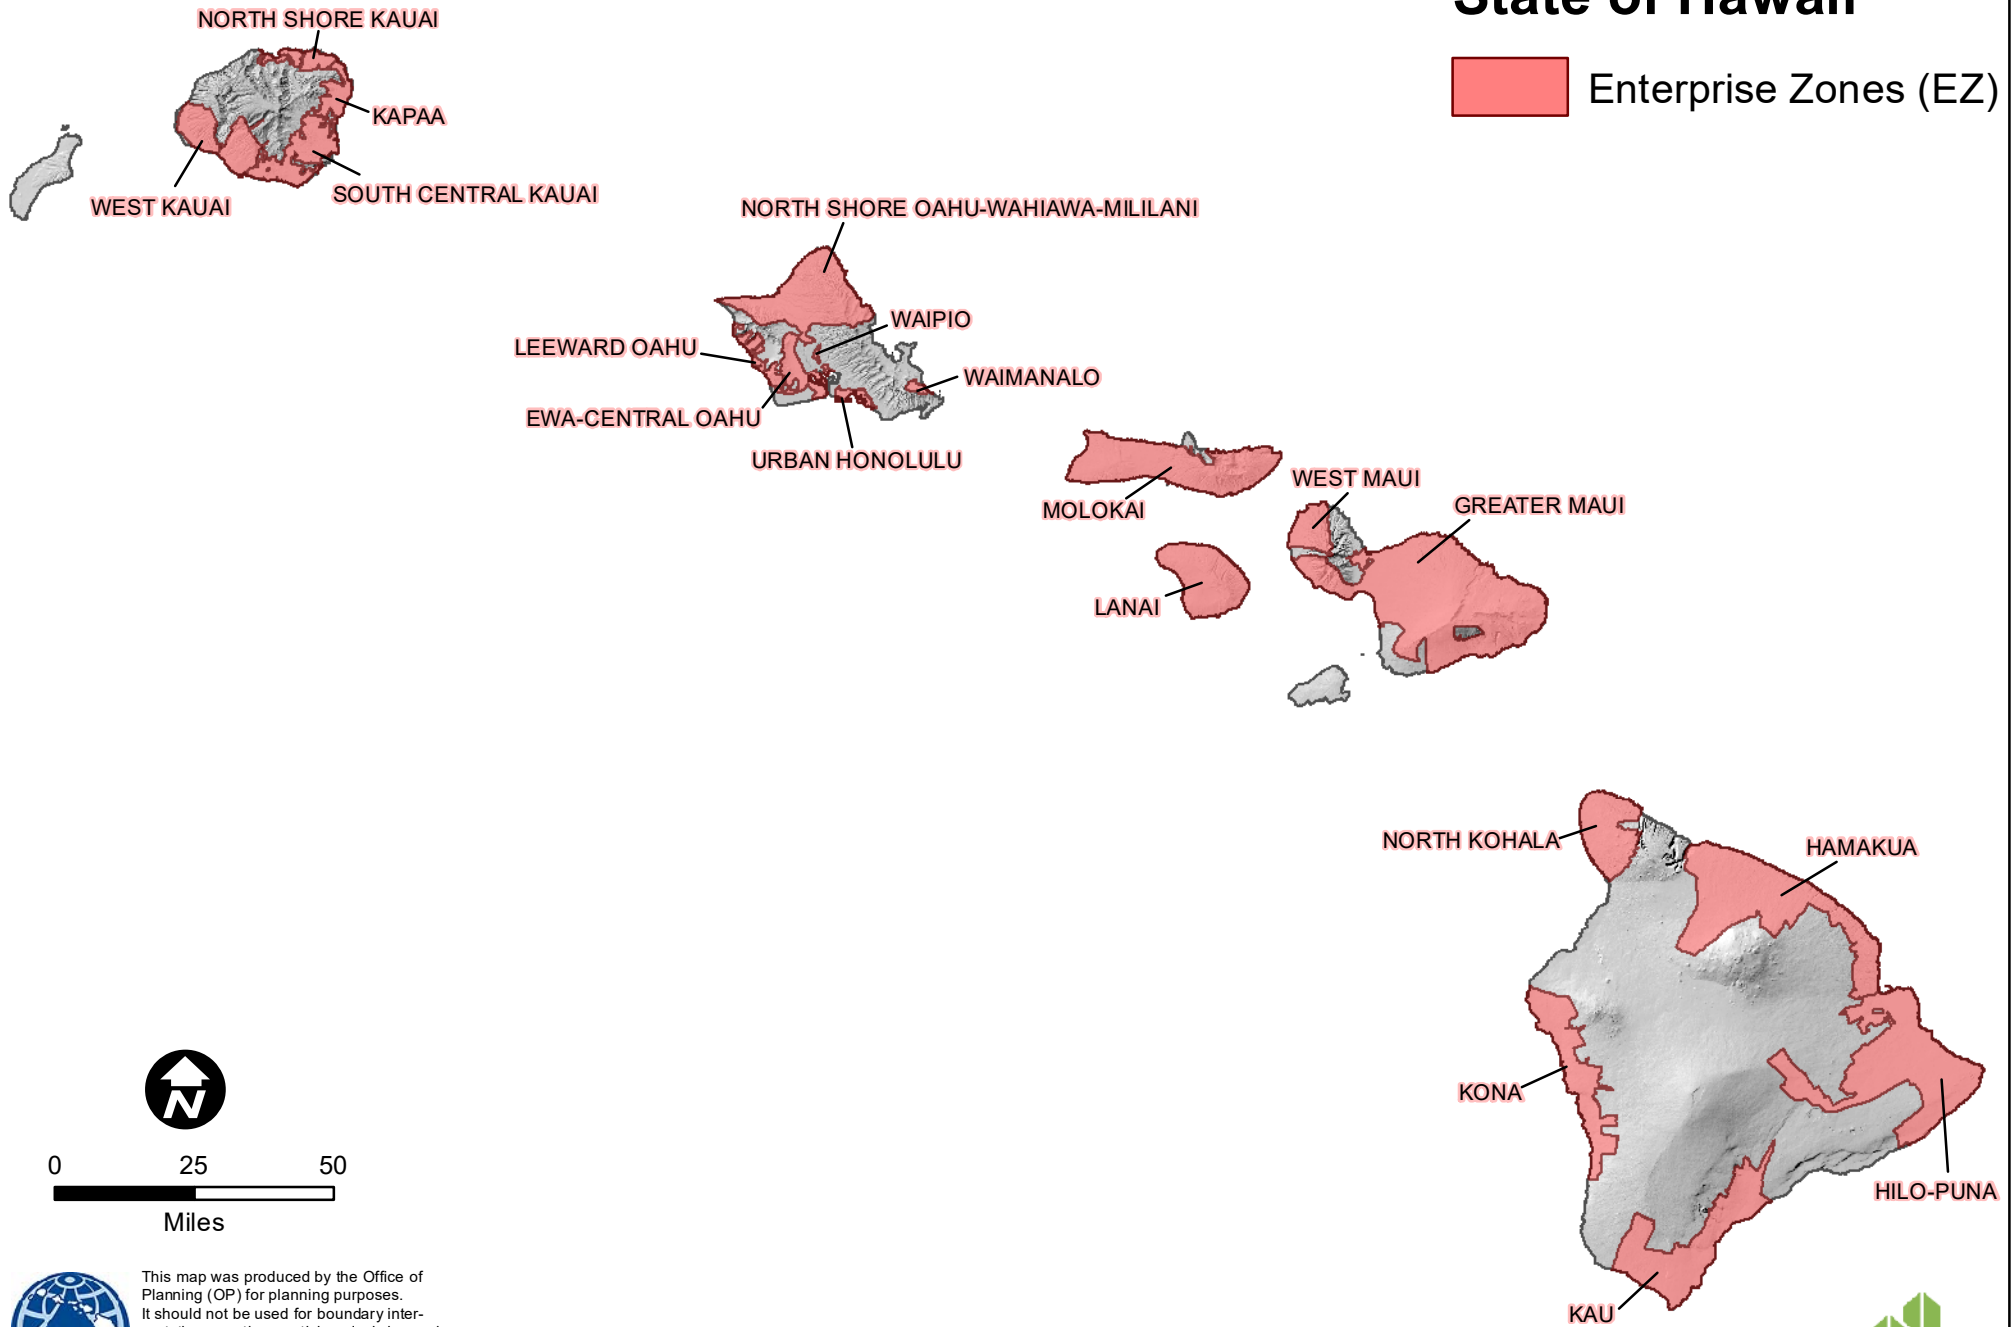

State of Hawaii

 Enterprise Zones (EZ)

This map was produced by the Office of Planning (OP) for planning purposes. It should not be used for boundary interpretations or other spatial analysis beyond the limitations of the data. Information regarding compilation dates and accuracy of the data presented can be obtained from OP.
Map Date: 09/10/2020
Map No.: 20200910-04-CC
Sources:
Enterprise Zones: 2020.