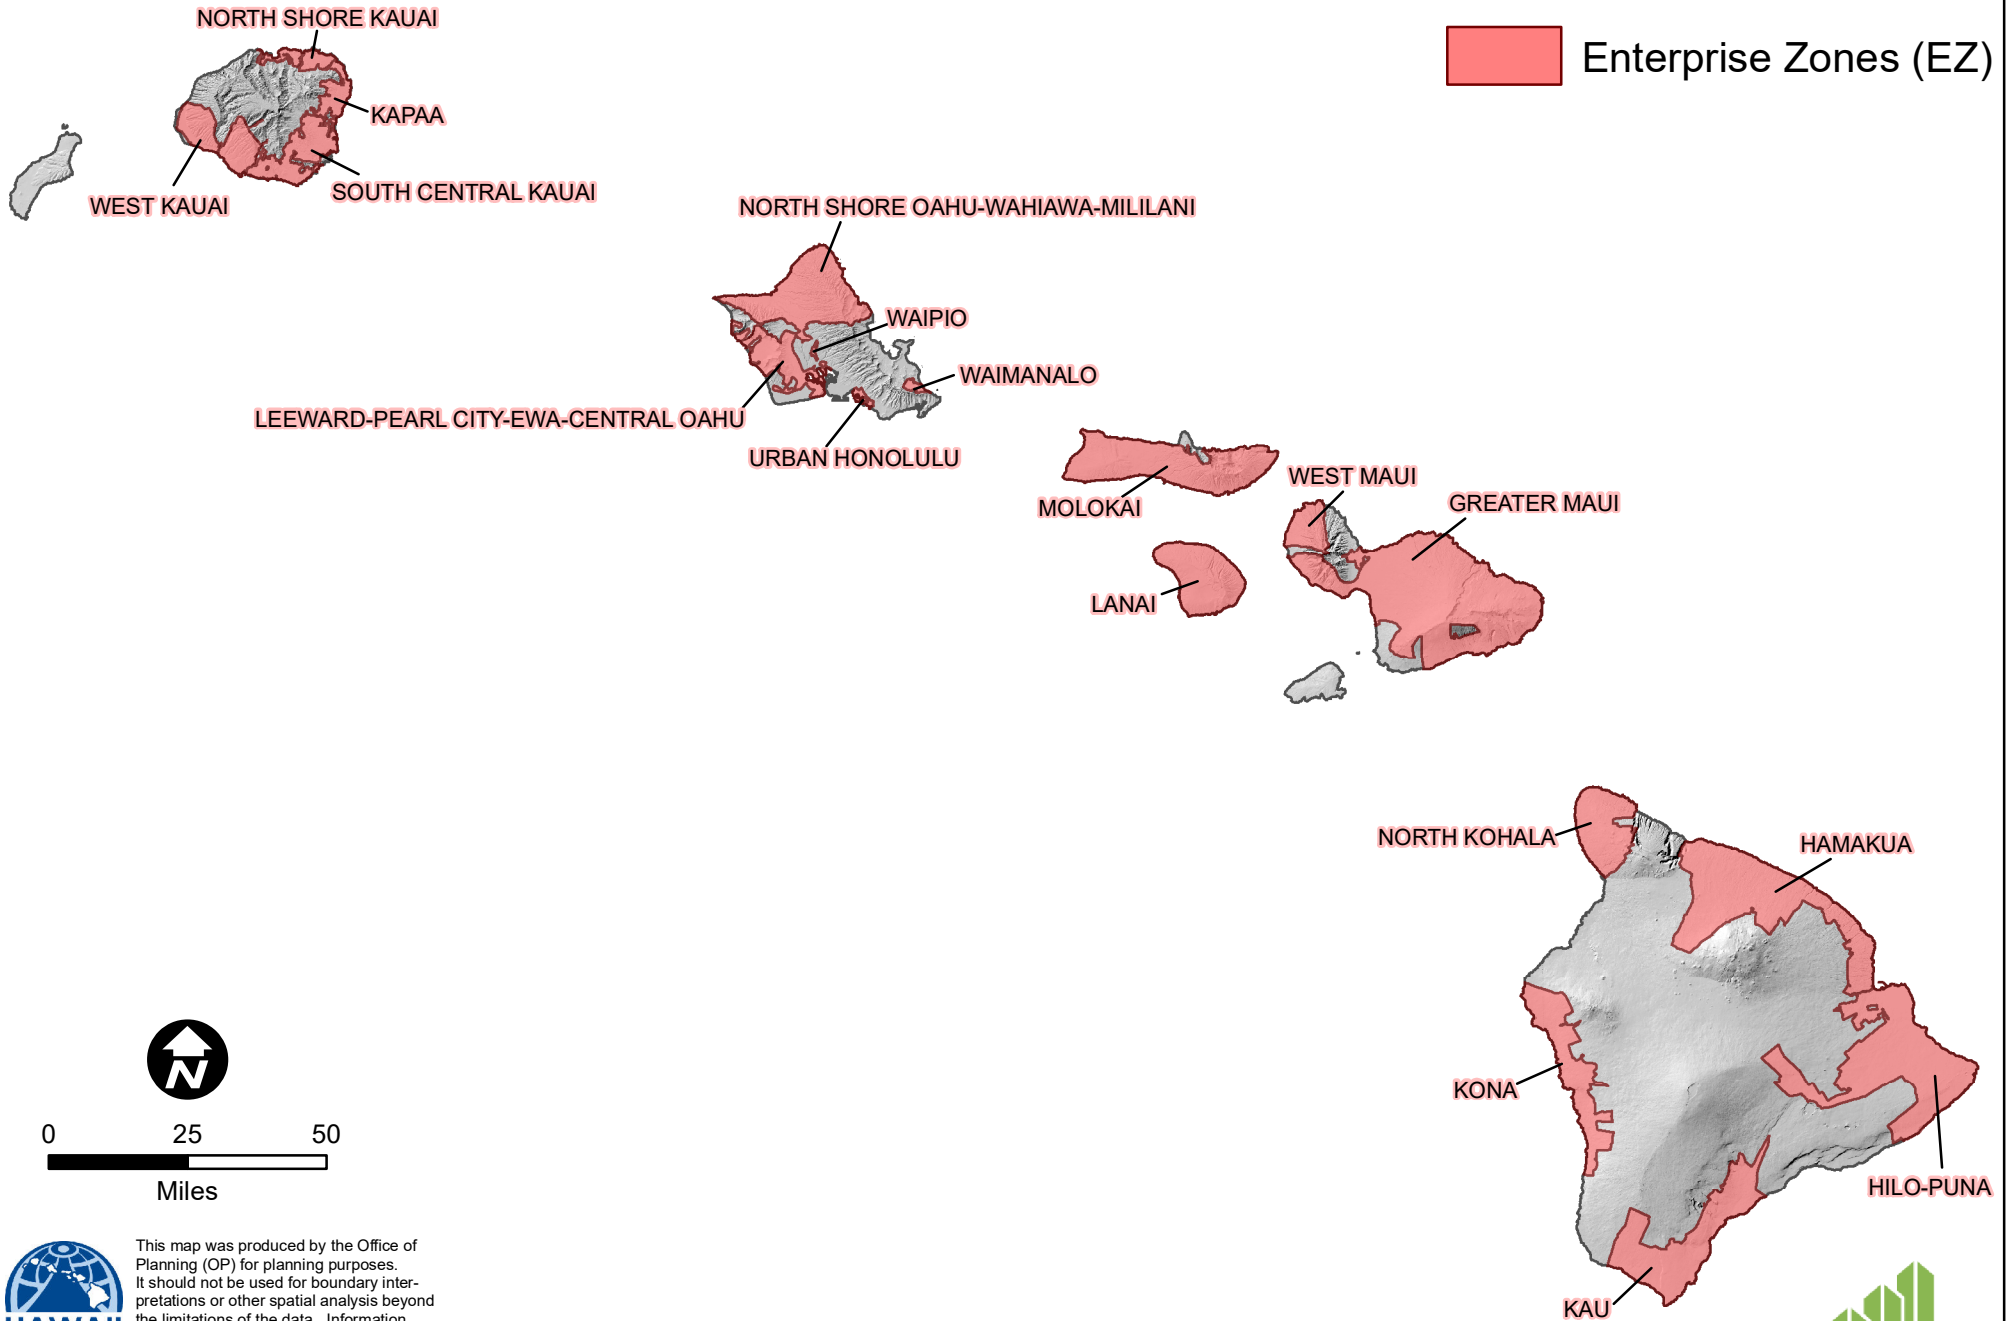

State of Hawaii

 Enterprise Zones (EZ)

This map was produced by the Office of Planning (OP) for planning purposes. It should not be used for boundary interpretations or other spatial analysis beyond the limitations of the data. Information regarding compilation dates and accuracy of the data presented can be obtained from OP.
Map Date: 04/06/2021
Map No.: 20210406-04-JDS
Sources:
Enterprise Zones: 2021.