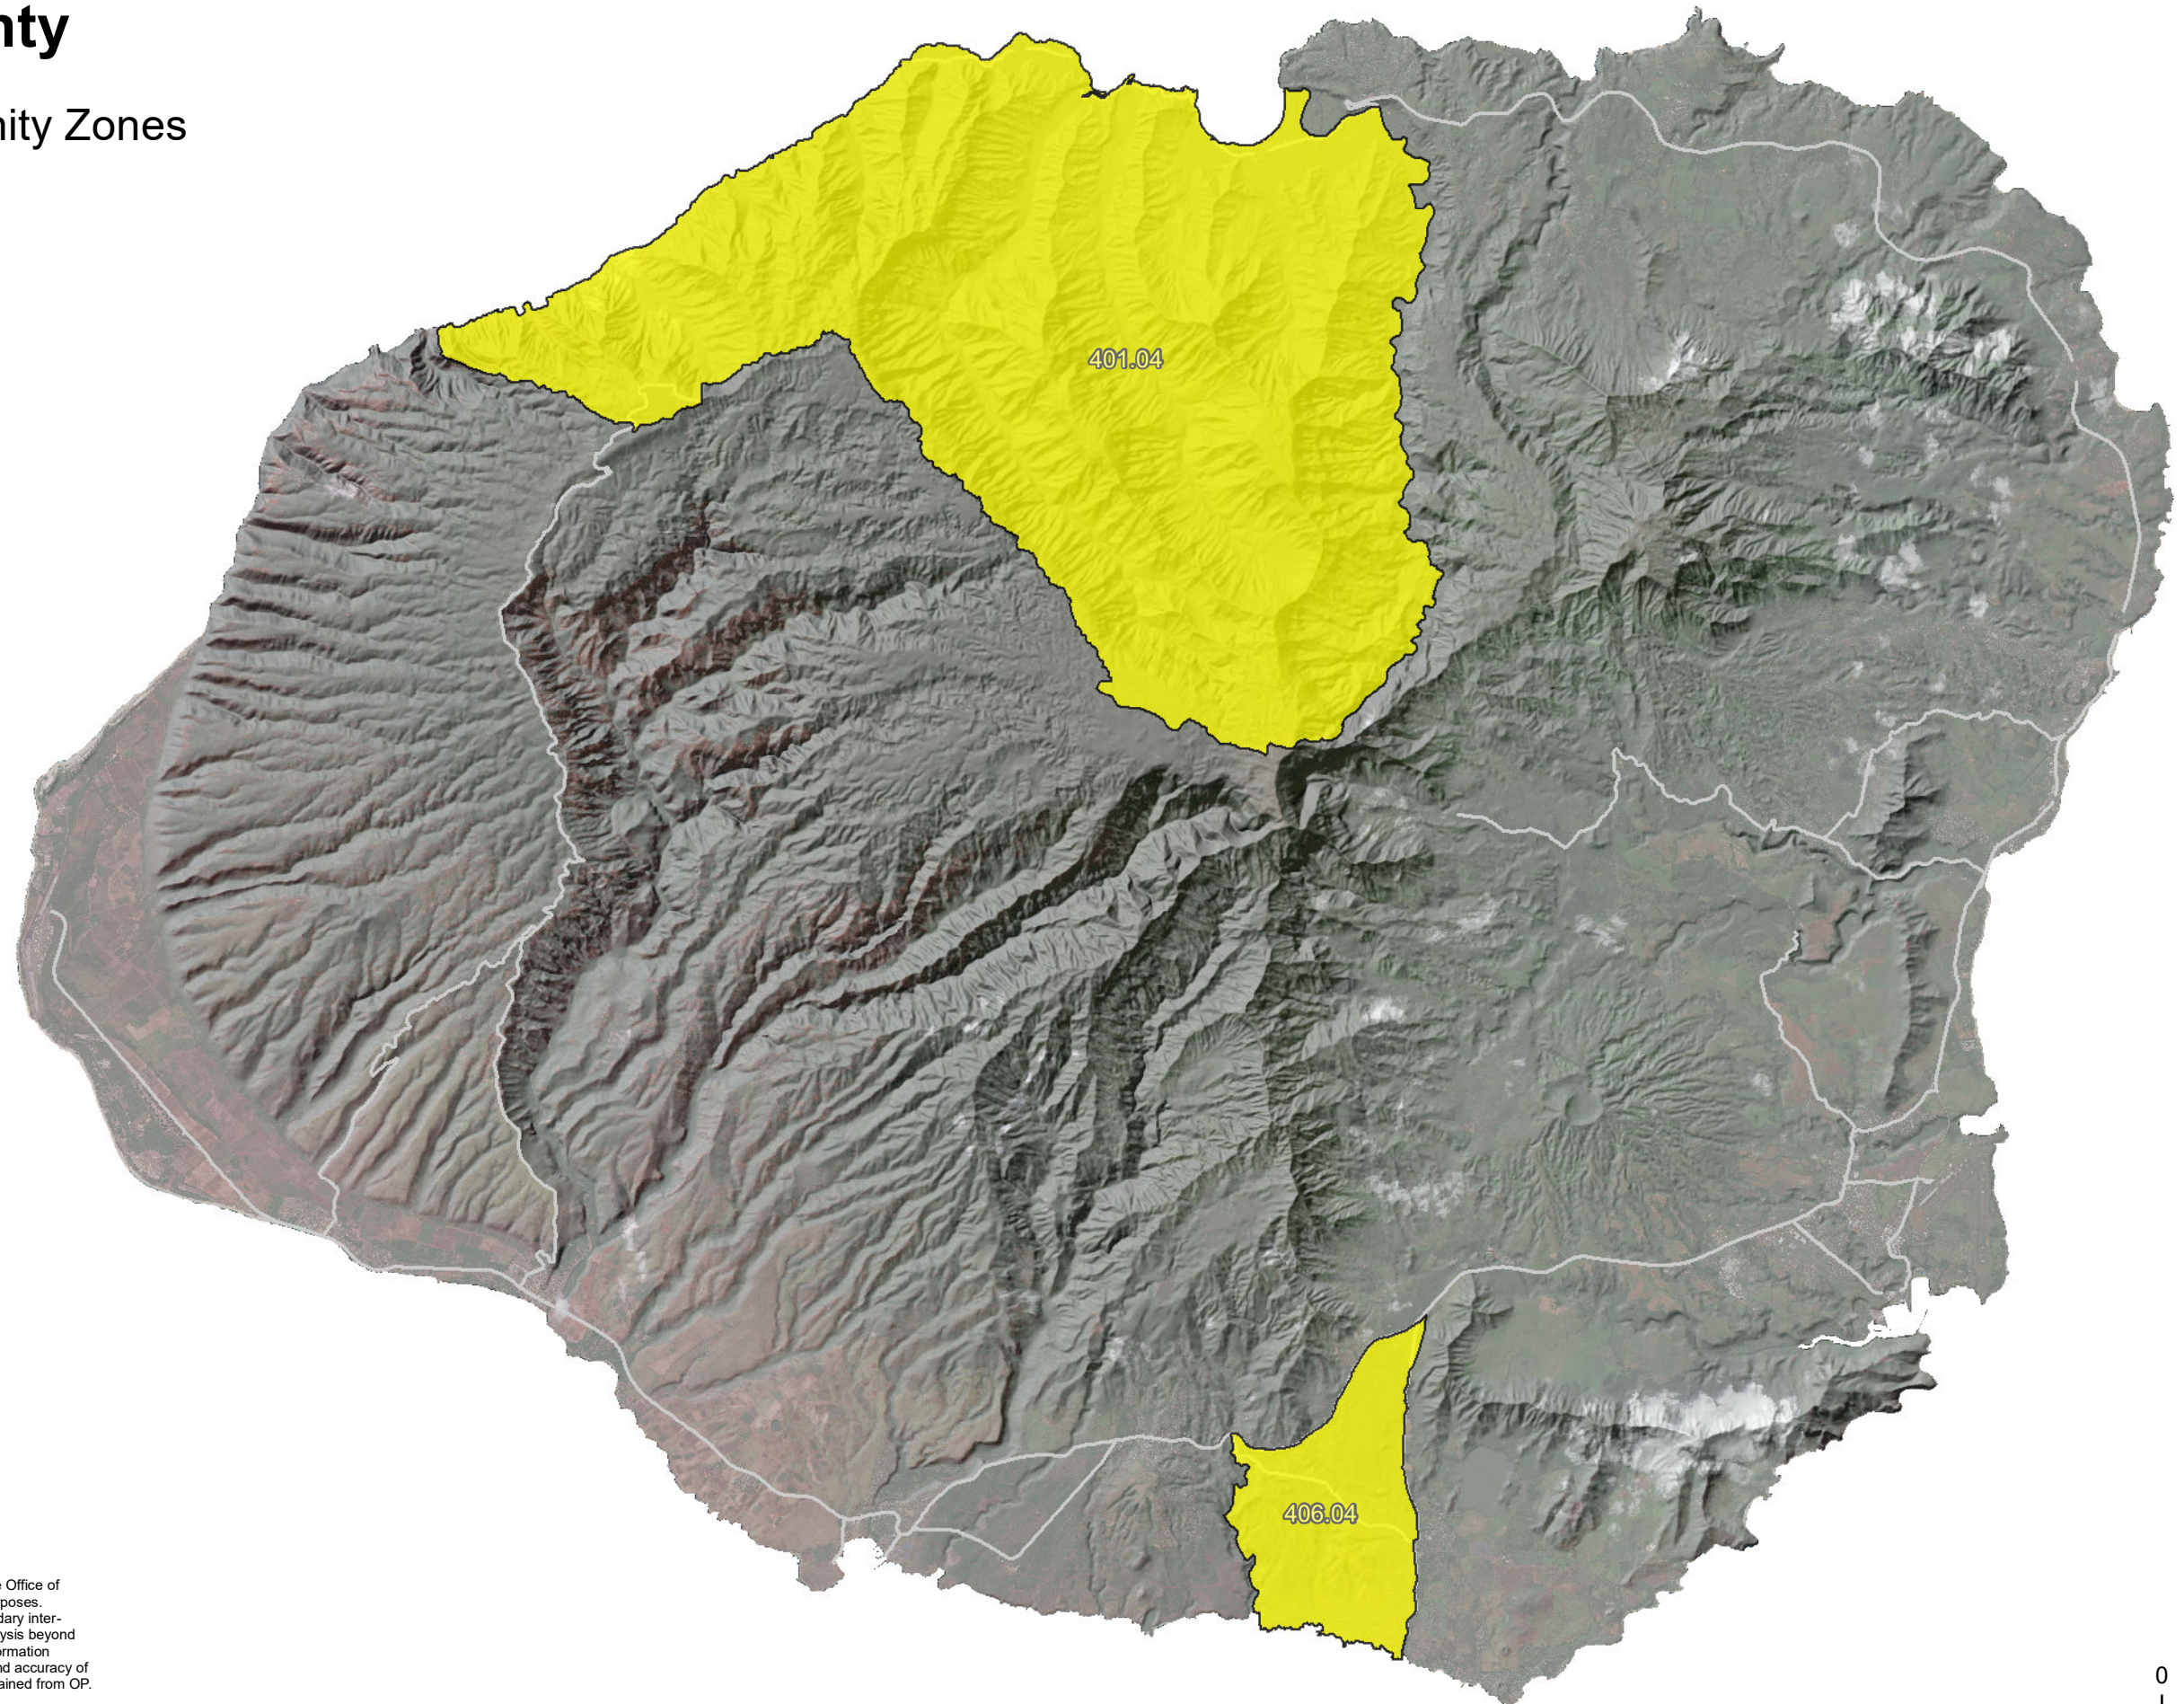

# Kauai County

 Opportunity Zones

This map was produced by the Office of Planning (OP) for planning purposes. It should not be used for boundary interpretations or other spatial analysis beyond the limitations of the data. Information regarding compilation dates and accuracy of the data presented can be obtained from OP.  
Map No: 20180719-01-DK  
Map Date: 07/19/18  
Sources:  
Opportunity Zones: Selected Census Tracts.